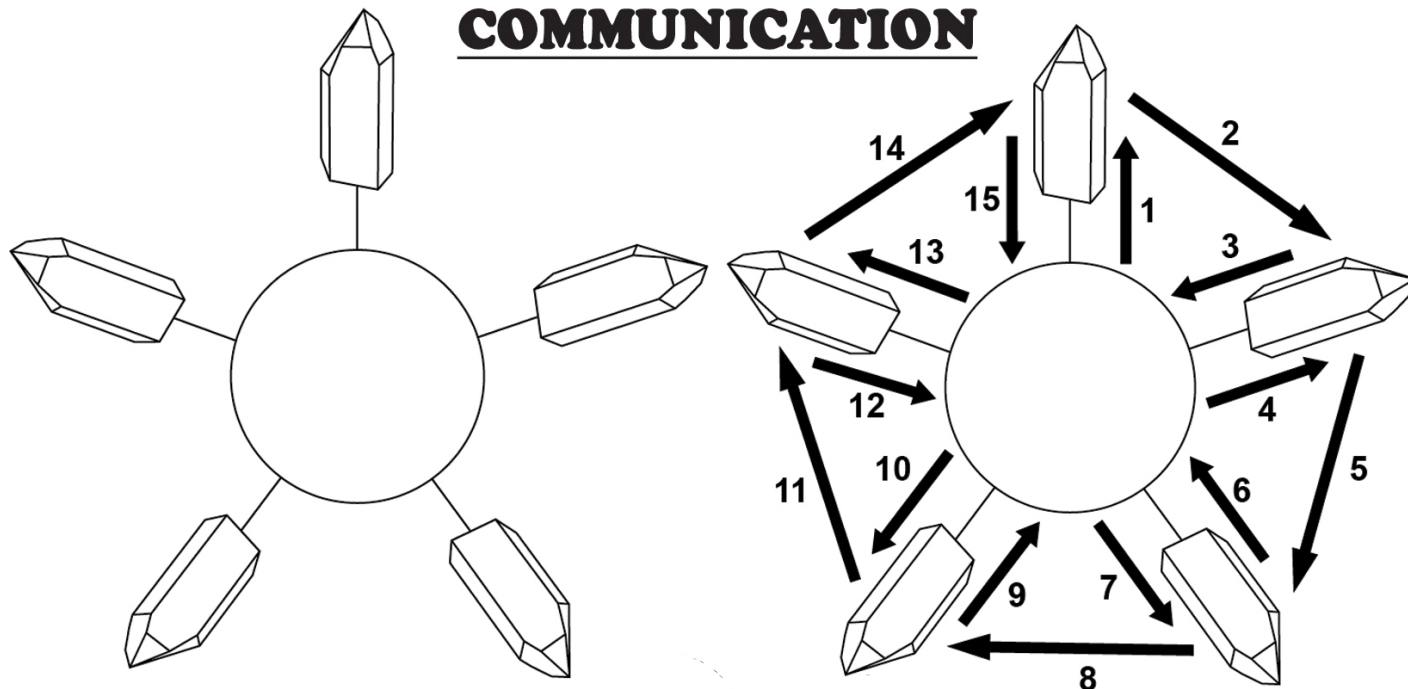

Crystal Grid Guides

COMMUNICATION

This simple grid includes a central Blue Lace Agate crystal surrounded by five Clear Quartz points. Blue Lace Agate is helpful for facilitating effective and peaceful communication. The outer crystals point away from the center of the grid. This will radiate energy out, sending the energetic intention from the central stone. Alternately, you may choose to point the outer crystals toward the center in order to draw energy inward and amplify the vibration of the center stone. These are the suggested ways to set up this simple grid but the layout can always be modified as your intuition guides you.

Instructions:

Once you have set up the grid in an area where it is unlikely to be disturbed, activate the grid by tracing it using a crystal point, a wand or your pointed finger. Start with the center (#1) crystal and trace outward to the tip of each crystal and then back into the center before moving on to the next crystal. Do this for each point in the grid, ending back in the center of the grid. While activating your grid, concentrate and hold the intention in your mind of protection from negative energies.