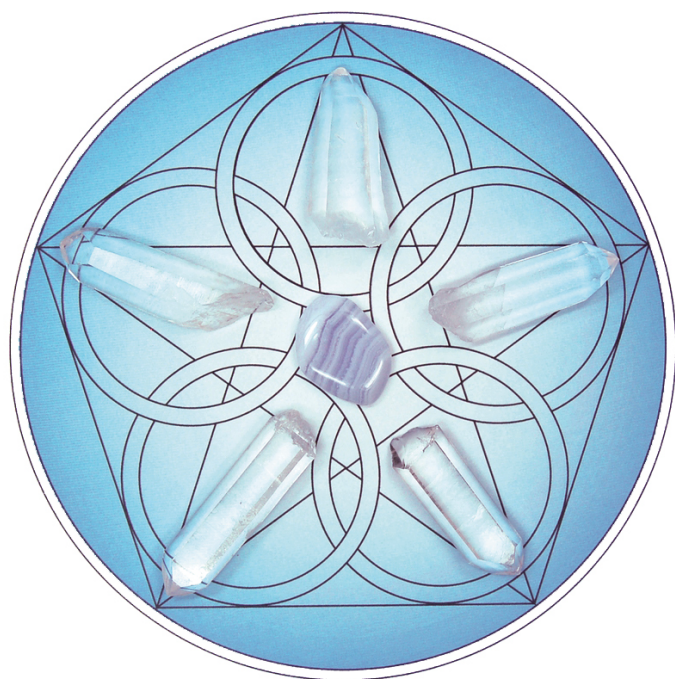

Crystal Grid Guides

COMMUNICATION

This simple grid includes a central Blue Lace Agate crystal surrounded by five Clear Quartz points. Blue Lace Agate is helpful for facilitating effective and peaceful communication. The outer crystals point away from the center of the grid. This will radiate energy out, sending the energetic intention from the central stone. Alternately, you may choose to point the outer crystals toward the center in order to draw energy inward and amplify the vibration of the center stone. These are the suggested ways to set up this simple grid but the layout can always be modified as your intuition guides you.

Instructions:

Once you have set up the grid in an area where it is unlikely to be disturbed, activate the grid by tracing it using a crystal point, a wand or your pointed finger. Start with the center (#1) crystal and trace outward to the tip of each crystal and then back into the center before moving on to the next crystal. Do this for each point in the grid, ending back in the center of the grid. While activating your grid, concentrate and hold the intention in your mind of protection from negative energies.